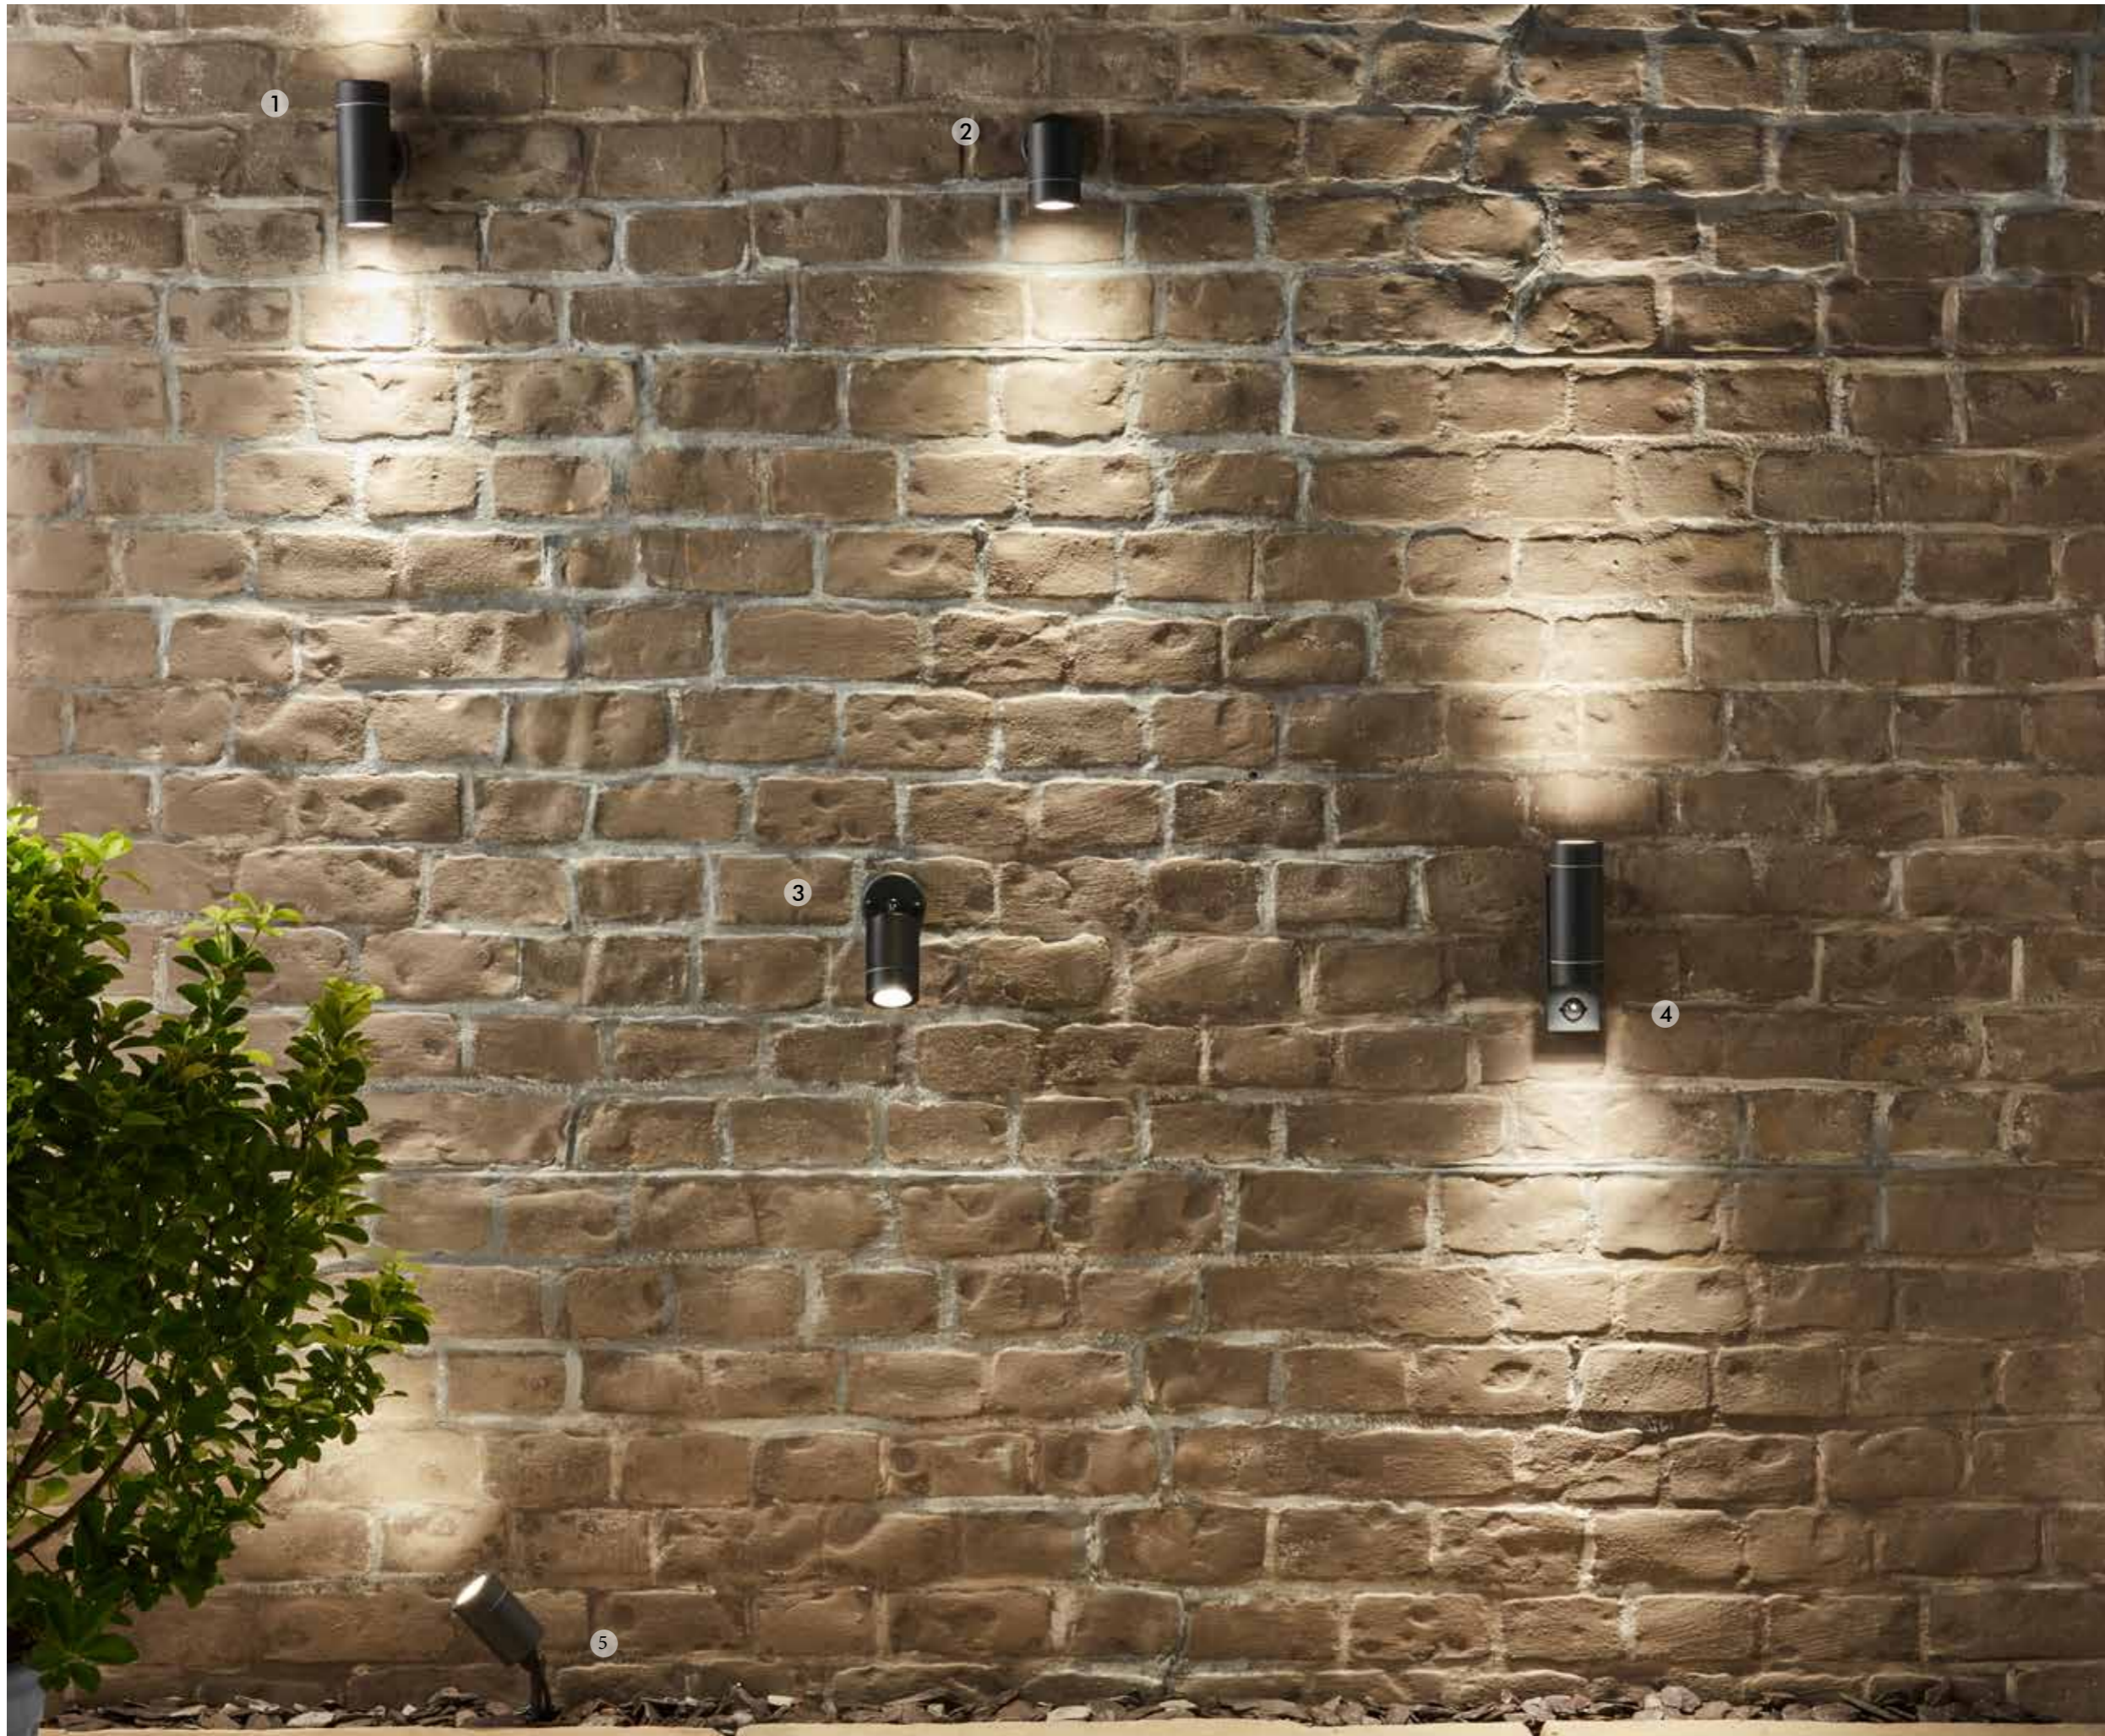

1. LANTANA Dark Grey Metal Dual Wall Light

40-018
DIMS: W6 x D8.6 x H16cm
BULBS: 2x 35W GU10 IP44
MATERIAL: Metal

2. LANTANA Dark Grey Metal Fixed Spot Wall Down Light

40-021
DIMS: W6 x D8.6 x H11.5cm
BULB: 1x 35W GU10 IP44
MATERIAL: Metal

3. LANTANA Dark Grey Metal Directional Spot Down Light

40-023
DIMS: W6 x D7.6 x H17cm
BULB: 1x 35W GU10 IP44
MATERIAL: Metal

4. LANTANA Dark Grey Metal Dual PIR Wall Light

40-019
DIMS: W7 x D11 x H21cm
BULBS: 2x 35W GU10 IP44 With PIR
MATERIAL: Metal

5. LANTANA Dark Grey Metal Directional Ground Spike Light

40-048
DIMS: W6 x H26.5cm
BULB: 1x 35W GU10 IP44
MATERIAL: Metal