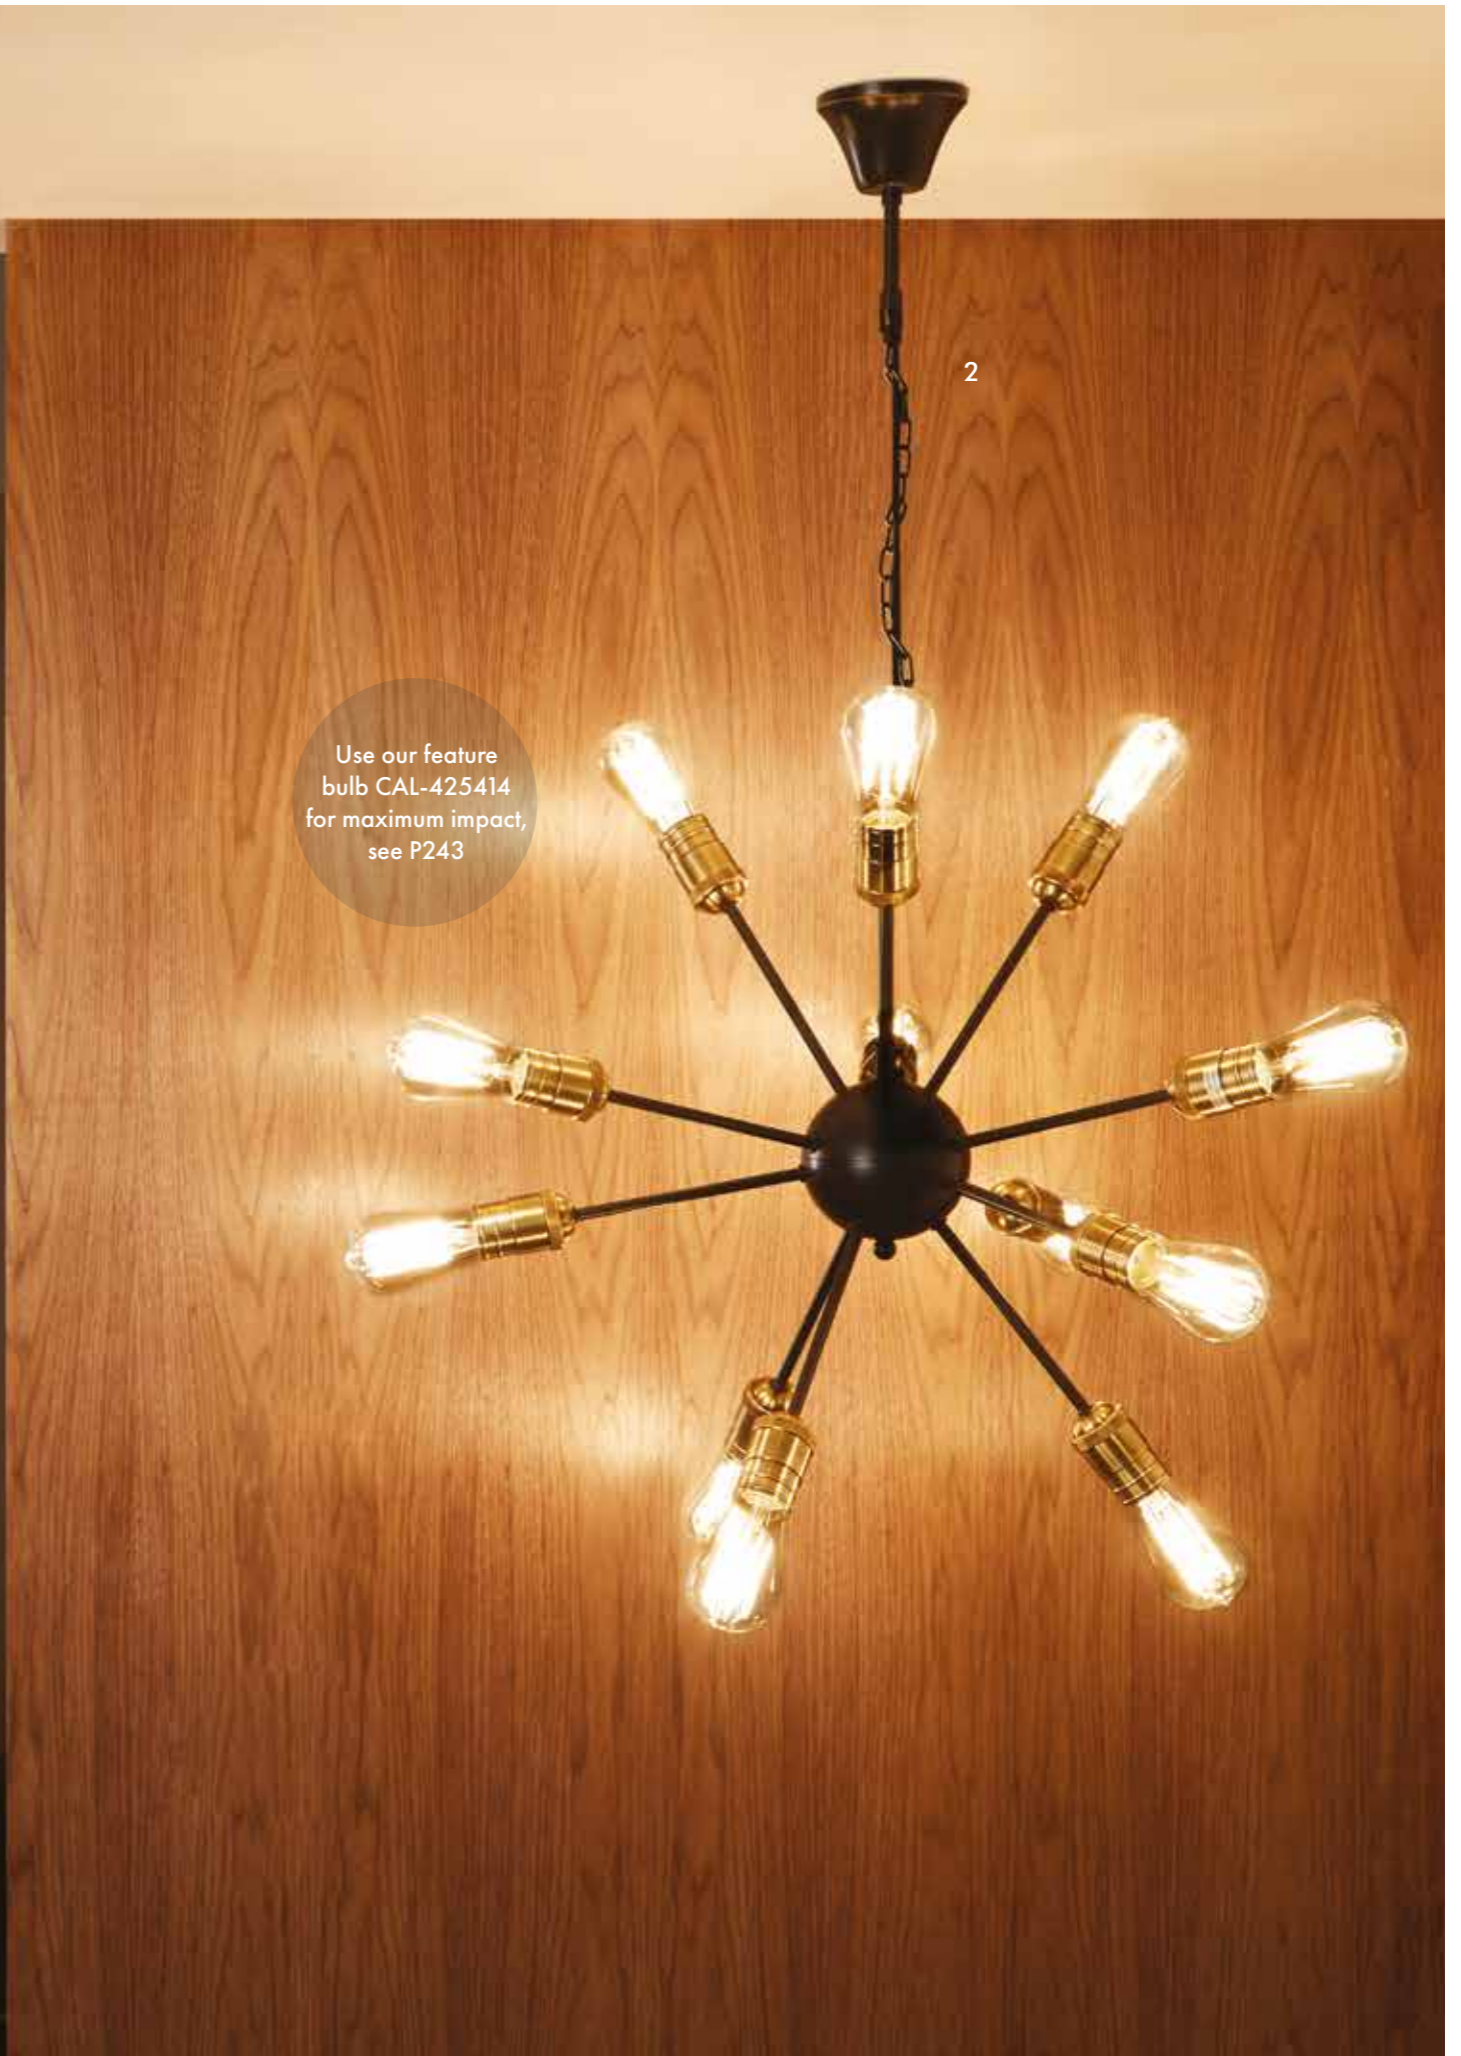

Use our feature bulb CAL-425414 for maximum impact, see P243