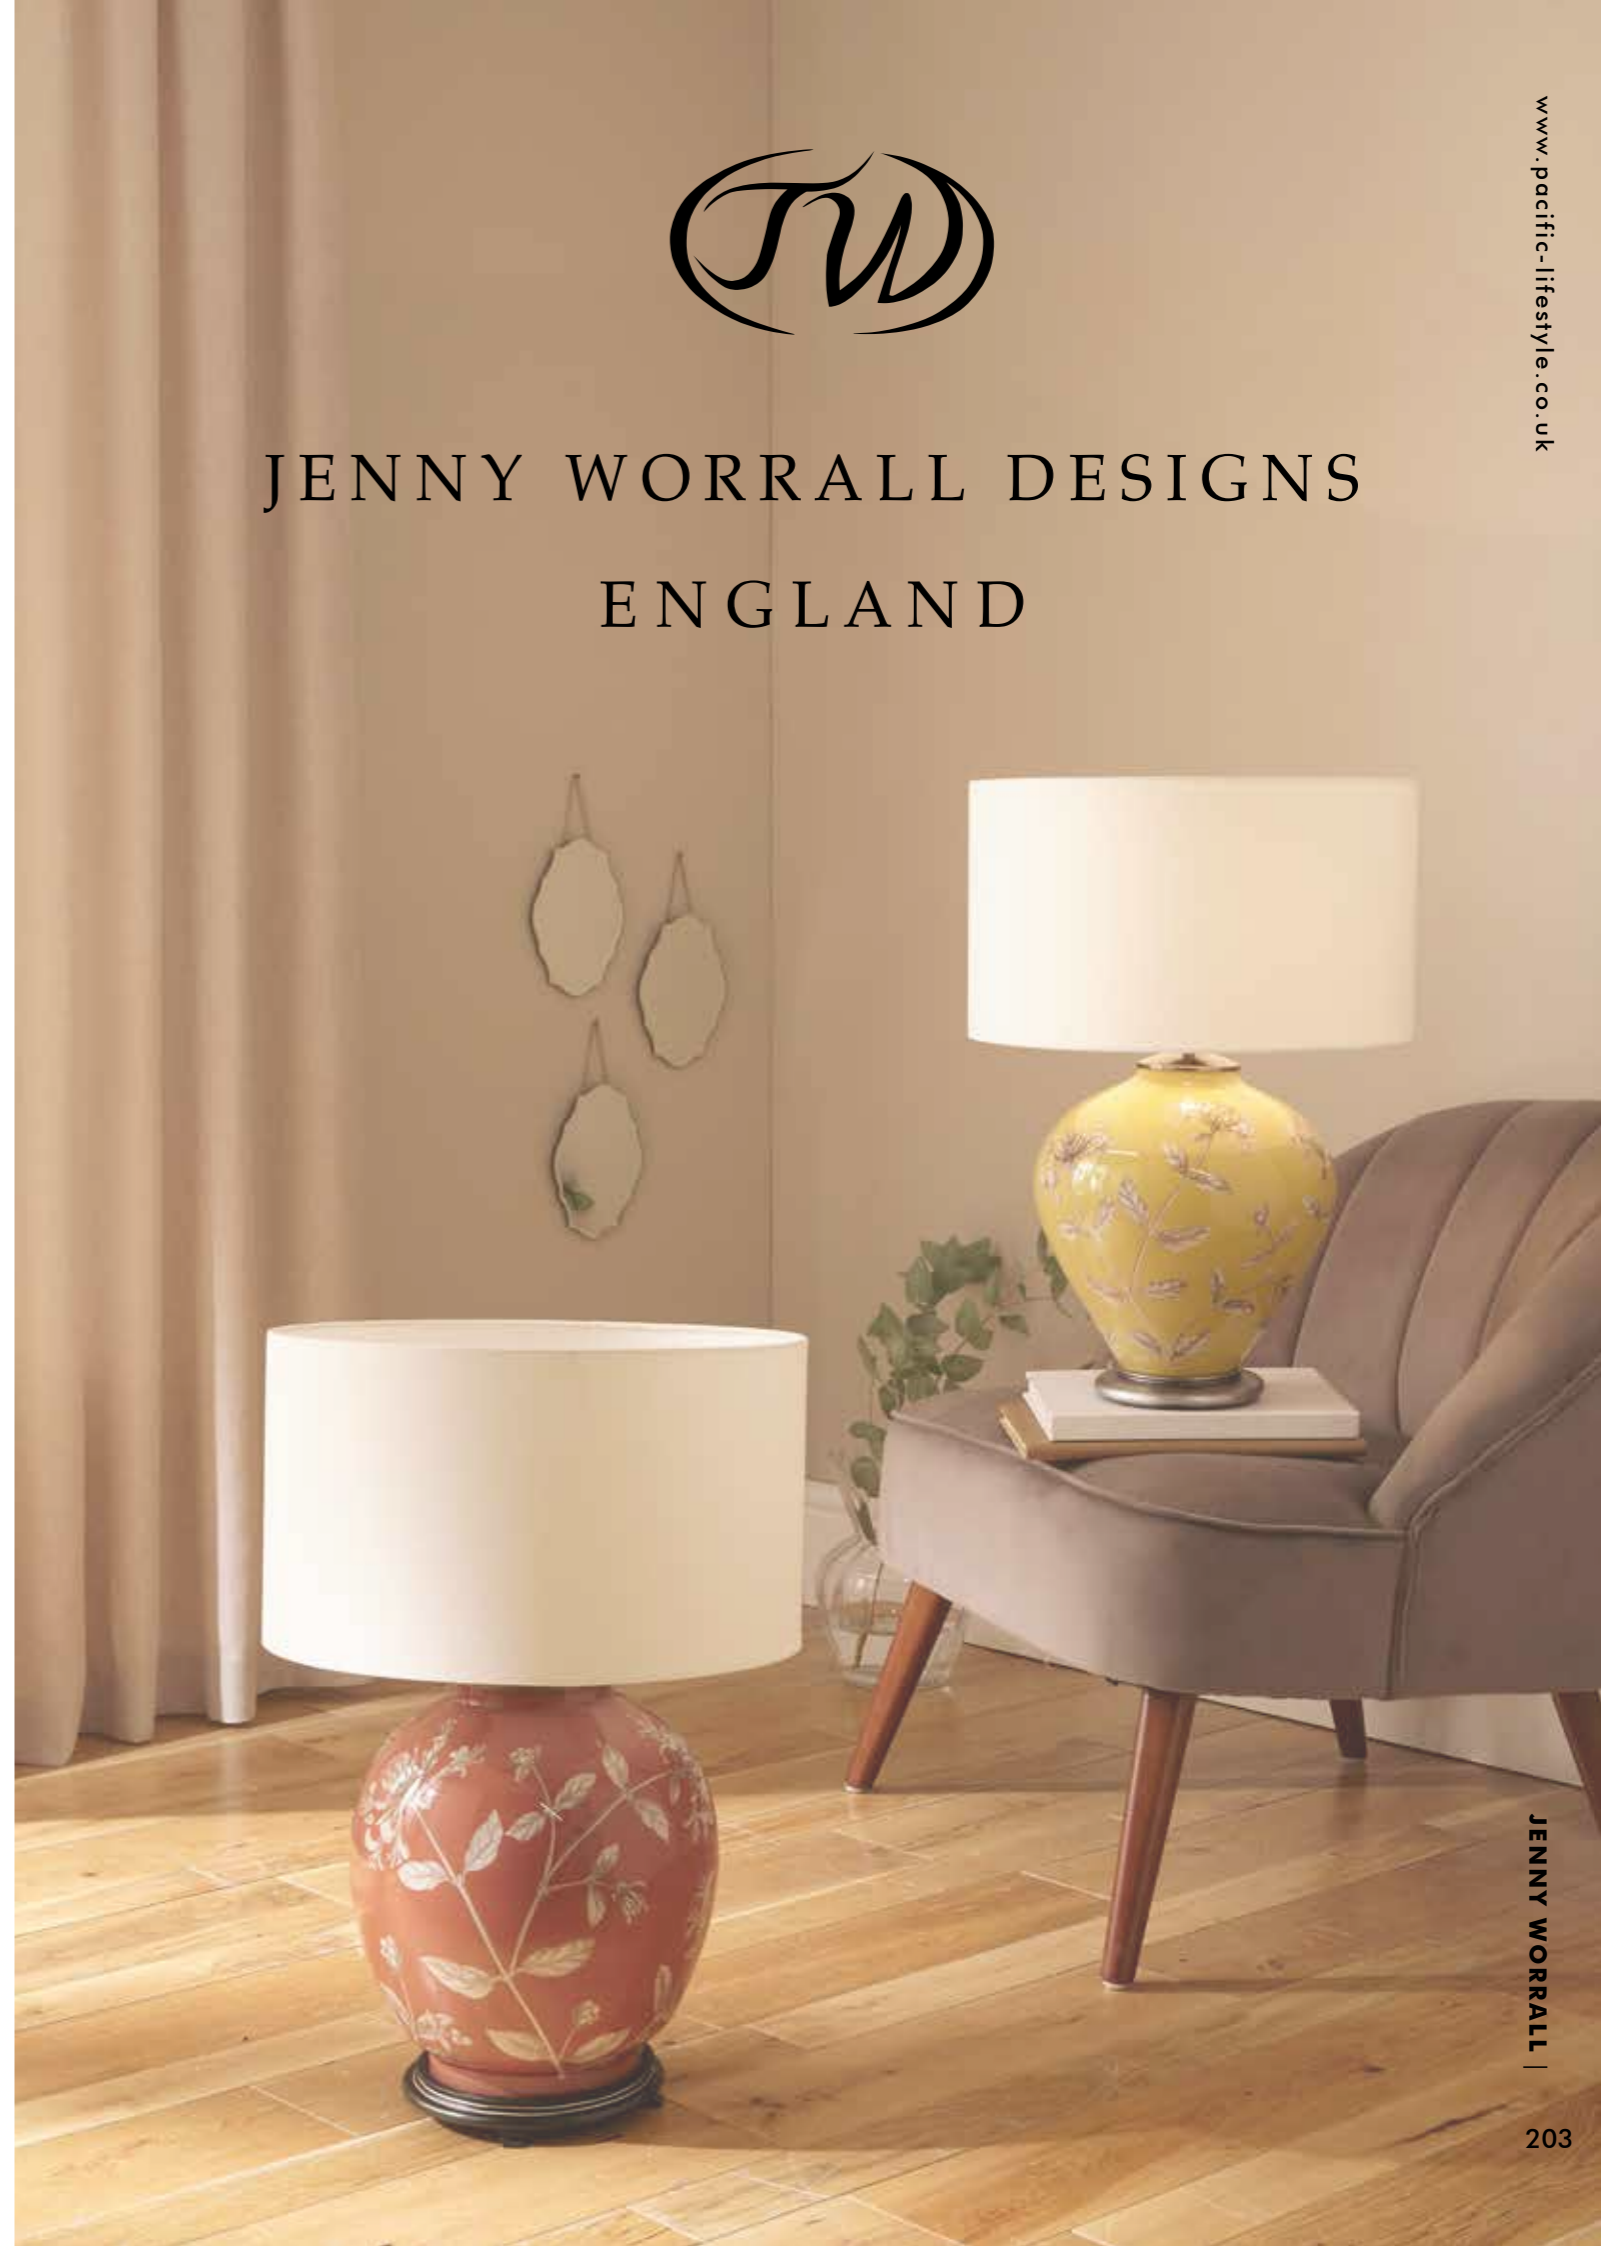

JENNY WORRALL DESIGNS
ENGLAND

Our iconic Jenny Worrall brand boasts a range of truly exquisite table lamp designs. Created using the traditional technique of potichomania, delicate decals are applied by hand within the base of the lamp. Each lamp design is then carefully built up with fifteen to twenty layers of hand sponged lustre and colour to create the finished effect.