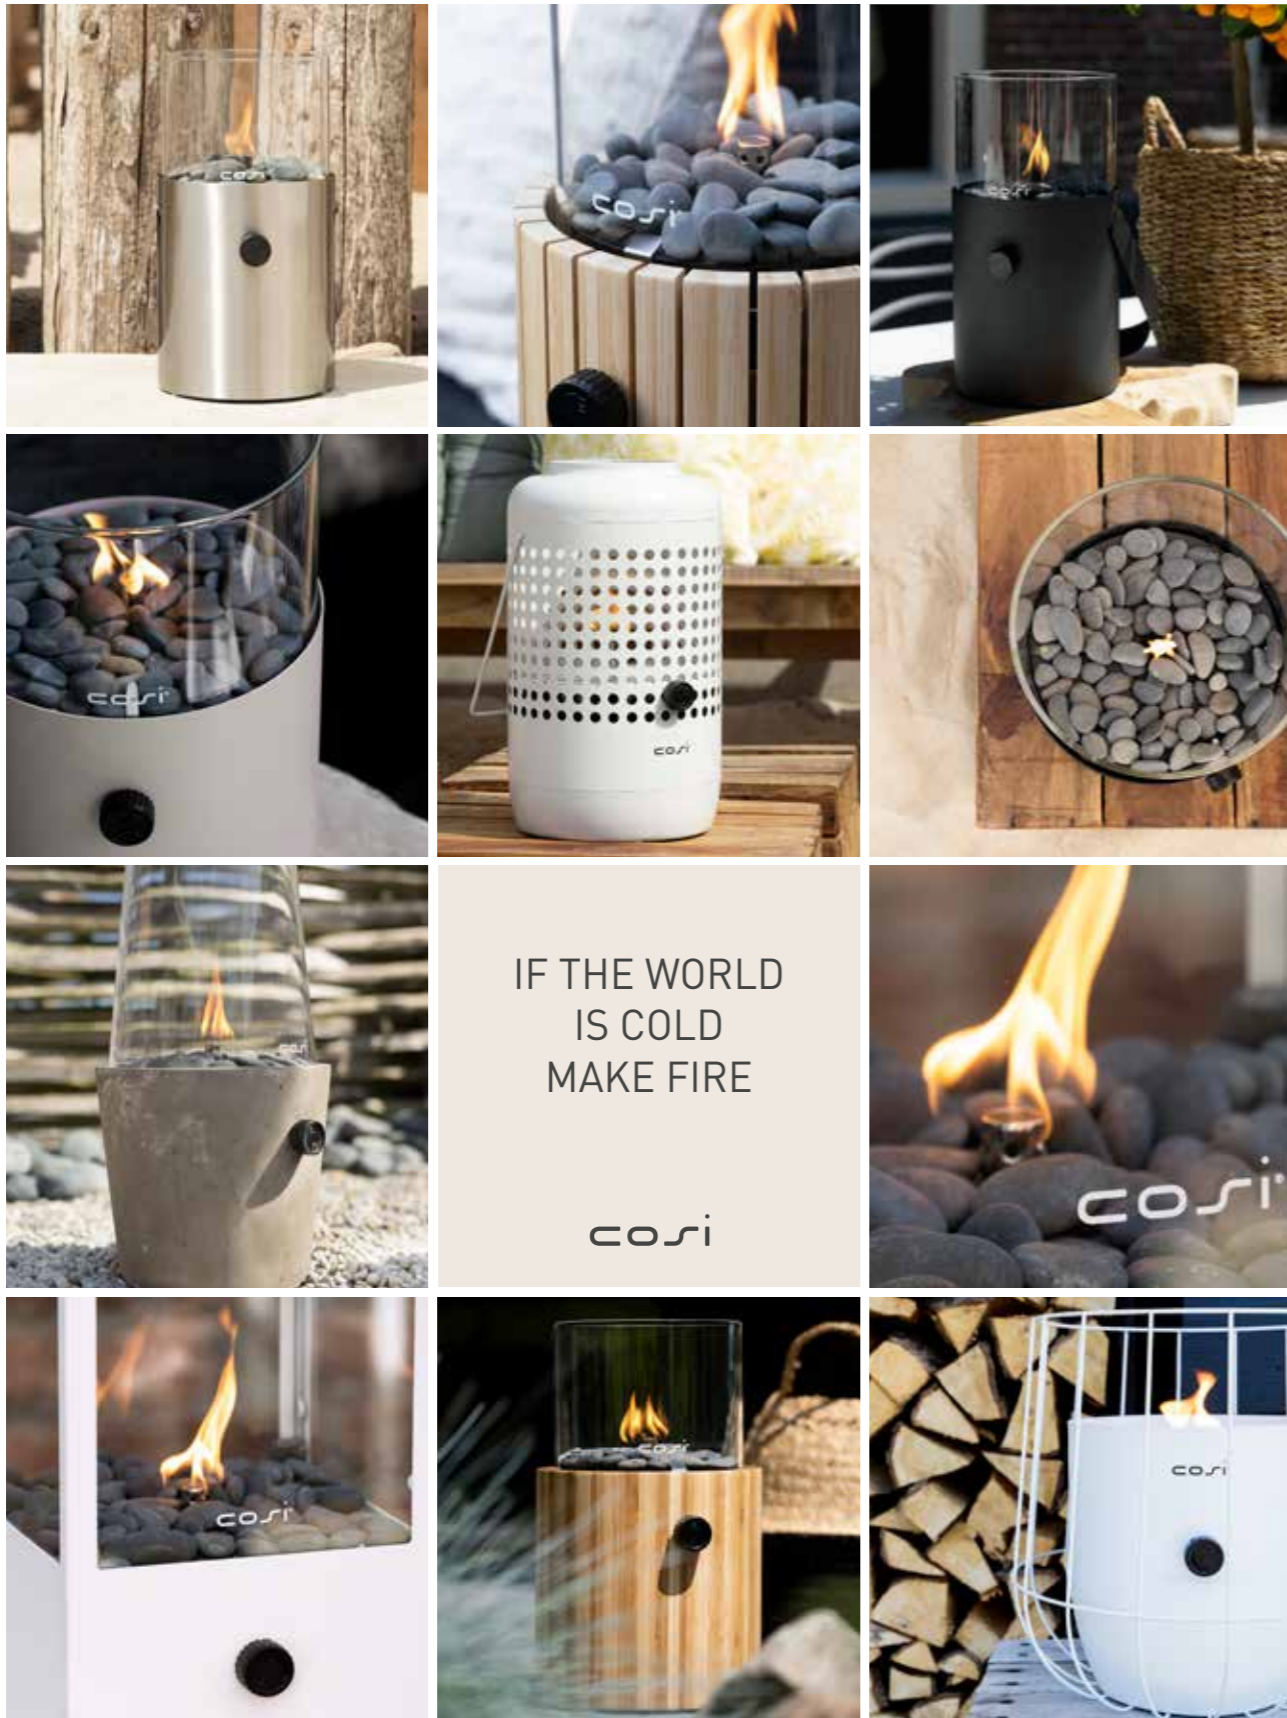

Cosiscoop Original
olive

Cosiscoop Original
ivory

IF THE WORLD
IS COLD
MAKE FIRE

cosi

HOW TO USE A COSISCOOP

1. Turn the black bottom ring and remove from the Scoop lantern. Then place the 190 grams gas cartridge upright in the bottom ring.
2. Turn the bottom ring, including the gas cartridge, in the Scoop lantern and screw the ring clockwise to the right. Make sure the gas lantern is placed upwards and stands on a stable, non-combustible surface. Ignite with a long lighter whilst keeping it against the burning pipe and turn the control knob to the left. The Scoop gas lantern will start to burn.
3. Switch off the Scoop gas lantern by turning the control knob completely to the right - this should extinguish the flame. Store in a well-ventilated place.