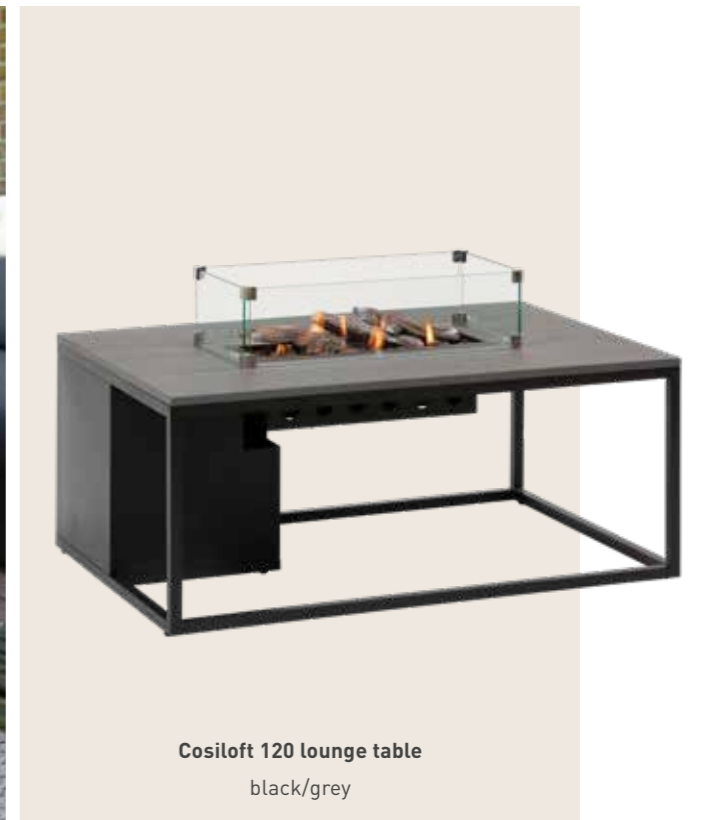

Cosiloft 120 lounge table
white/grey

Cosiloft 120 lounge table
black/grey