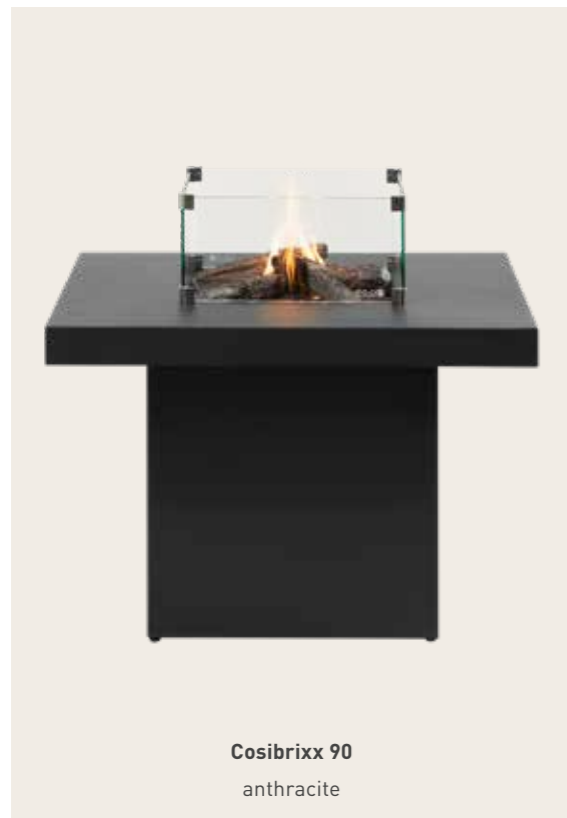

The Cosiflow series excels in its simplicity. The Cosiflow is made entirely of aluminium, which means the table needs hardly any maintenance.

In addition, the table has a sleek design, which makes it ideal for any garden set. The Cosiflow will thus always match, whether you opt for teak, fabric or wicker furniture. There is an extra shelf below the Cosiflow table, which can be used for storage purposes. You can add extra accessories to your Cosiflow fire pit with a glass set and/or all-weather protection cover.

Cosibrixx 60
concrete look

Cosibrixx 60
anthracite

Cosibrixx 90
anthracite

COSIBRIXX

ALLROUND BASICS

Do you want a Cosi fire pit table but only have limited space to work with? Then the Cosibrixx 60 in anthracite or concrete look is right up your alley. This square model is the most compact model fire pit table in our collection.